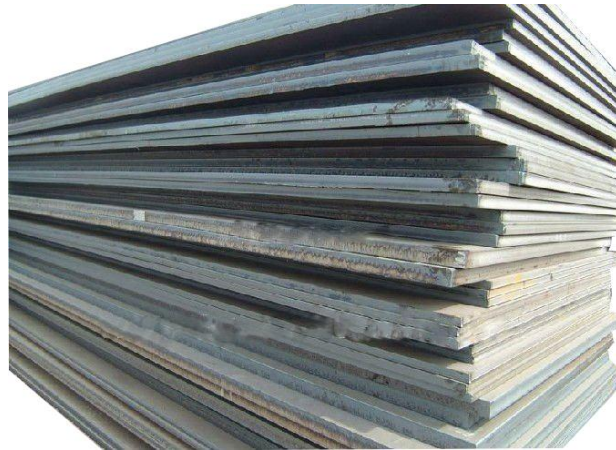

PRESSURE VESSEL PLATE

Pressure vessel plate is needed for your production connected with pressure vessels; a new sealed container created to carry beverages with a pressure substantially unique of the particular pressure.

Chhajed Aluminum & Alloys provides one of several biggest stocks and shares connected with pressure vessel plate within India.

Our plates are usually found on the most suitable metal manufacturers inside the India and, like most our suppliers, these types of manufacturers are actually vetted and examined by simply our procurement team.